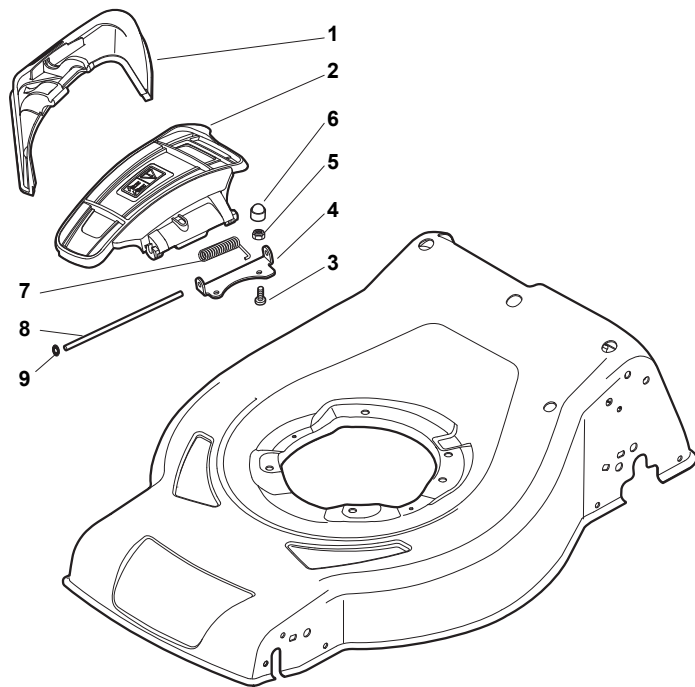

POS	PART. NO	Q.ty	DESCRIPTION	DESCRIZIONE	DESCRIPTION	BESCHREIBUNG	REMARKS
1	322108309/0	1	Rear Conveyor Assy	Convogl. Posteriore	Ens. Convoyeur Post.	Hinterleitblechsatz	
2	322600238/0	1	Ejection Guard	Protezione Uscita	Protection Sortie	Auswurfschutz	
3	112727803/0	2	Screw	Vite	Vis	Schraube	
4	322806639/0	1	Fulcrum Pin	Perno Fulcro	Pivot	Gelenkpunkt	
5	112154510/0	2	Nut	Dado	Ecrou	Mutter	
6	118203853/0	2	Protection	Cappuccio	Capuchon	Stecker	
7	122450456/0	1	Spring	Molla	Ressort	Feder	
8	122517869/0	1	Pin	Perno	Pivot	Bolzen	
9	112604896/0	2	Crown Fastener	Fissatore A Corona	Fixateur A Couronne	Kronescheibe