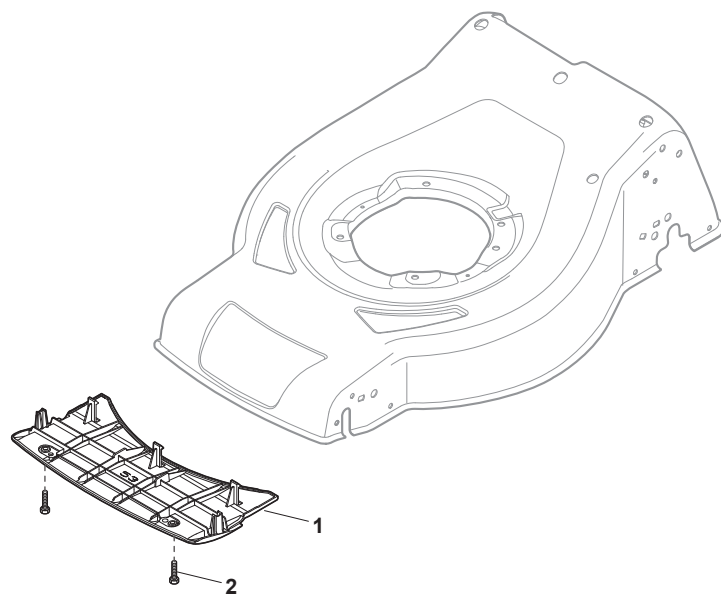

POS	PART. NO	Q.ty	DESCRIPTION	DESCRIZIONE	DESCRIPTION	BESCHREIBUNG	REMARKS
1	322500106/0	1	Front Combi	Pettine Anteriore	Vorne Comb	Peigne Avant	
2	112728698/0	2	Screw	Vite	Vis	Schraube