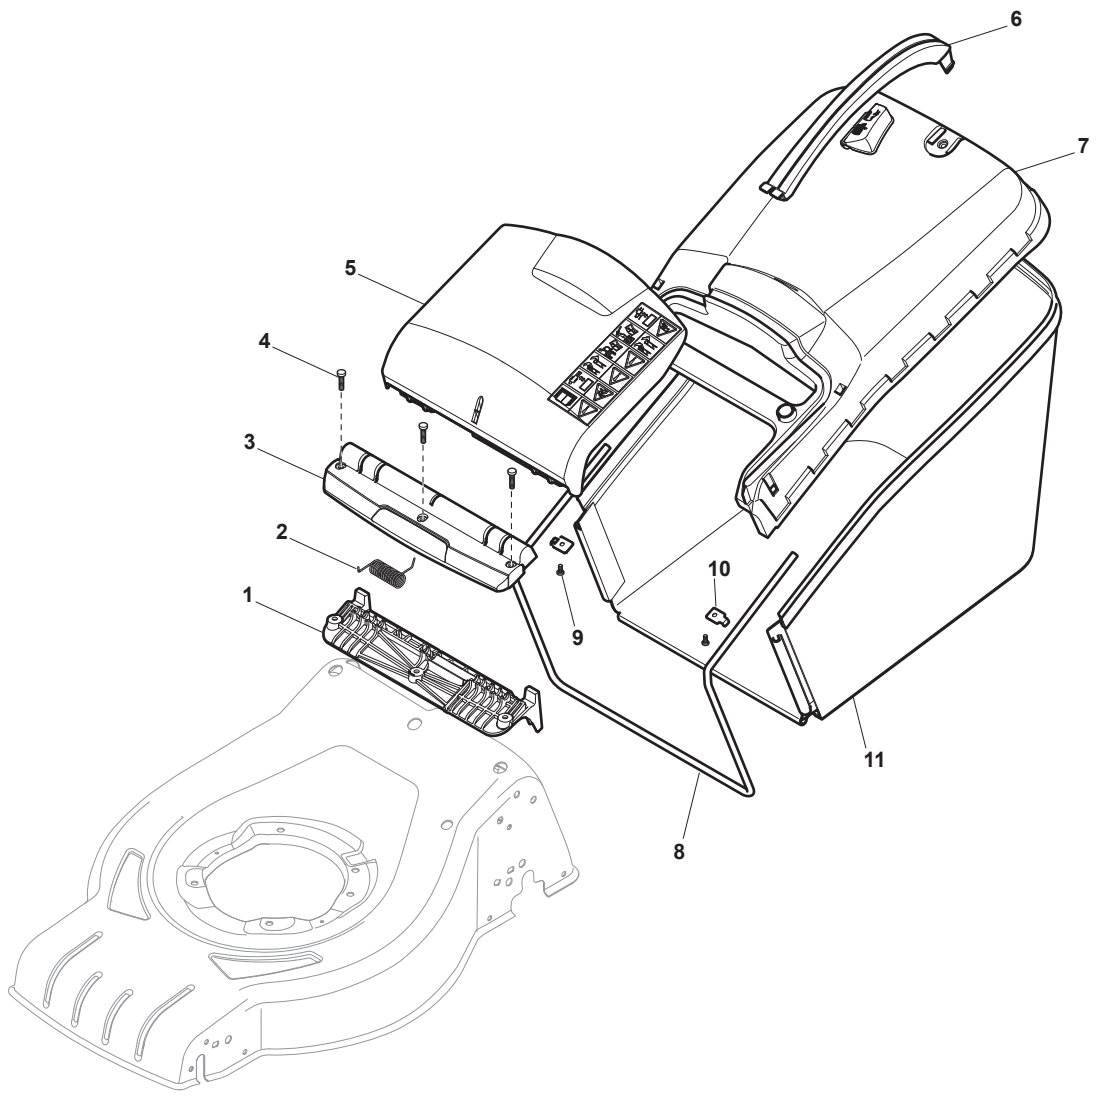

POS	PART. NO	Q.ty	DESCRIPTION	DESCRIZIONE	DESCRIPTION	BESCHREIBUNG	REMARKS
1	322785331/0	1	Support	Supporto	Support	Halter	
2	122450464/0	1	Spring	Molla	Ressort	Feder	
3	322109554/0	1	Cover, Black	Copertura, Nero	Couvre, Noir	Kappe, Schwarz	
3	322109556/0	1	Cover, Yellow	Capottina Gialla	Capot Jaune	Haube Gelb	
4	112728699/0	3	Screw	Vite	Vis	Schraube	
5	322600206/1	1	Stone-Guard Black	Parasassi Nero	Pare-Pierres	Prallblech	
5	322600214/1	1	Stone-Guard Yellow	Parasassi Giallo	Pare-Pierres, Jaune	Prallblech, Gelb	
6	322393644/0	1	Handle, Black	Maniglia, Nero	Poignee, Noir	Griff, Schwarz	
6	322393646/0	1	Handle, Yellow	Maniglia, Gialla	Poignee, Jaune	Griff, Gelb	
7	381486016/0A	1	Grass-Box, Upper Part Yellow	Sacco, Parte Superiore Giallo	Sac, Partie Superieure Jaune	Korb, Oberteil Gelb	
7	381486018/0	1	Grass-Box, Upper Part Black	Sacco, Parte Sup. Nero	Sac, Partie Sup. Noir	Korb, Oberteil, Schwarz	
8	122608561/0	1	Stiffening Lower	Rinforzo Inf	Réinforcement Inf	Verstärkung Untere	
9	112728692/0	2	Screw	Vite	Vis	Schraube	
10	322545159/0	2	Plate	Piastrina	Plaquette	Plättchen	
11	181002318/0	1	Box, Fabric	Sacco, Tela	Sac, Toile	Sack, Tuck