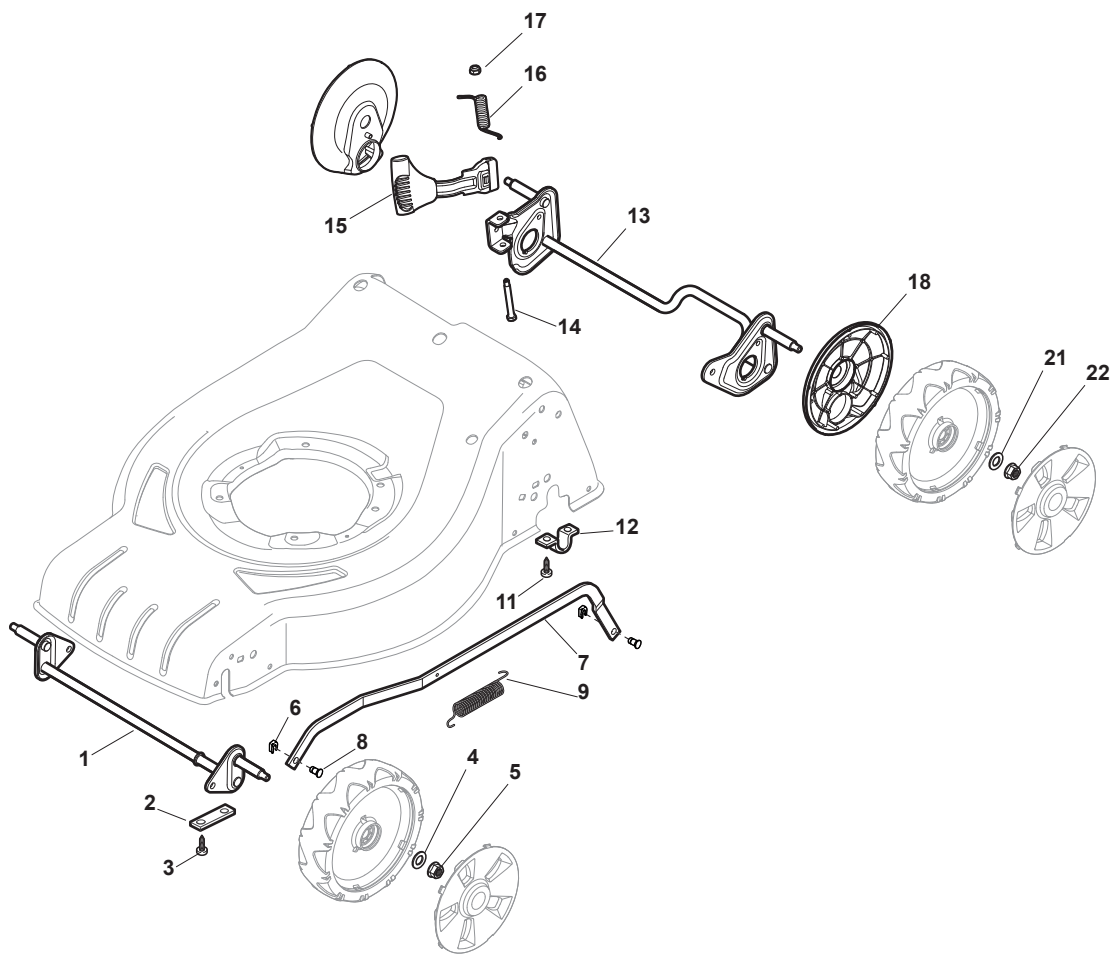

POS	PART. NO	Q.ty	DESCRIPTION	DESCRIZIONE	DESCRIPTION	BESCHREIBUNG	REMARKS
1	381302821/0	1	Axle, Front Wheels	Asse Ruote Anteriori	Axe Roues Avant	Achse, Vorderrad	
2	322545142/0	2	Plate	Piastrina	Plaquette	Plättchen	
3	112728698/0	4	Screw	Vite	Vis	Schraube	
4	112521350/0	2	Washer	Rosetta	Rondelle	Scheibe	
5	112155000/0	2	Nut	Dado	Ecrou	Mutter	
6	112436051/0	2	Plate	Piastrina	Plaquette	Plättchen	
7	322869671/0	1	Rod, Height Adjustment	Asta Comando Regol. Altezza	Tige Commande Reglage Hauteur	Stange, Höhenverstellung	GGP-Honda-B&S Engine
7	322869681/0	1	Rod, Height Adjustment	Asta Comando Regol. Altezza	Tige Commande Reglage Hauteur	Stange, Höhenverstellung	B&S E series Engine
8	122519820/0	2	Pin	Perno	Pivot	Bolzen	
9	122446193/0	1	Spring	Molla	Ressort	Feder	
11	112728698/0	4	Screw	Vite	Vis	Schraube	
12	322545152/0	2	Plate	Piastrina	Plaquette	Plättchen	
13	381302819/0	1	Axle, Rear Wheels	Asse Ruote Posteriore	Axe Roues Arriere	Achse, Hinterrad	
14	122534131/0	1	Pin	Perno	Pivot	Bolzen	
15	381003356/0	1	Lever, Height Adjustment	Leva Regolazione Altezza	Levier Reglage Hauteur	Hebel, Höhenverstellung	
16	122446192/0	1	Spring	Molla	Ressort	Feder	
17	112154510/0	1	Nut	Dado	Ecrou	Mutter	
18	322600204/0	2	Wheel Protection	Prot. Ruote	Protection Roue	Schütz, Räder	
21	112521350/0	2	Washer	Rosetta	Rondelle	Scheibe	
22	112155000/0	2	Nut	Dado	Ecrou	Mutter	
21	112521350/0	2	Washer	Rosetta	Rondelle	Scheibe	
22	112155000/0	2	Nut	Dado	Ecrou	Mutter