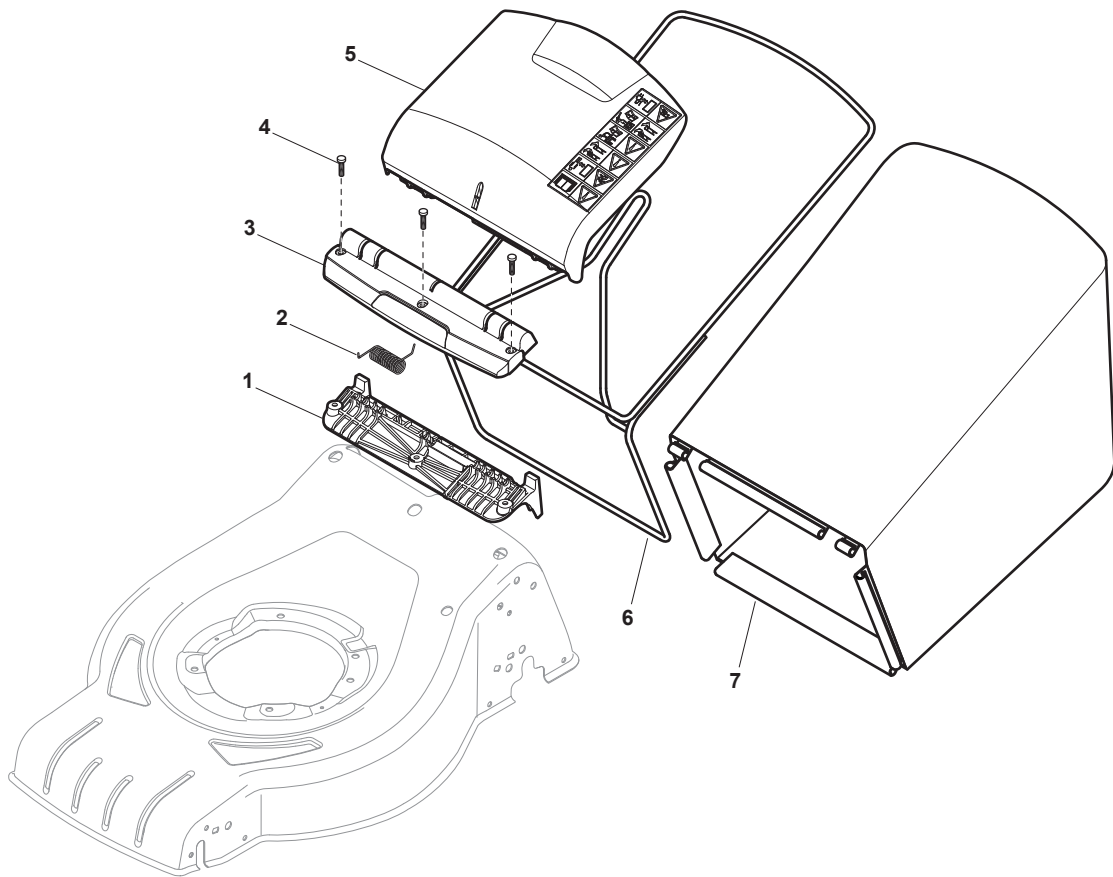

POS	PART. NO	Q.ty	DESCRIPTION	DESCRIZIONE	DESCRIPTION	BESCHREIBUNG	REMARKS
1	322785331/0	1	Support	Supporto	Support	Halter	
2	122450464/0	1	Spring	Molla	Ressort	Feder	
3	322109554/0	1	Cover, Black	Copertura Nero	Couvre, Noir	Kappe, Schwarz	
3	322109556/0	1	Cover, Yellow	Capottina Gialla	Capot Jaune	Haube Gelb	
3	322109557/0	1	Cover, Grey	Capottina Grigio	Capot Gris	Haube Grau	
4	112728699/0	3	Screw	Vite	Vis	Schraube	
5	322600206/1	1	Stone-Guard Black	Parasassi Nero	Pare-Pierres, Noir	Prallblech, Schwarz	
5	322600214/1	1	Stone-Guard Yellow	Parasassi Giallo	Pare-Pierres, Jaune	Prallblech, Gelb	
5	322600216/1	1	Stone-Guard Grey	Parasassi Grigio	Pare-Pierres, Gris	Prallblech, Grau	
6	181006409/0	1	Chassis Box	Telaio Sacco	Châssis Bac	Rahmen Sack	
7	181002319/0	1	Box, Fabric	Sacco, Tela	Sac, Toile	Sack, Tuck